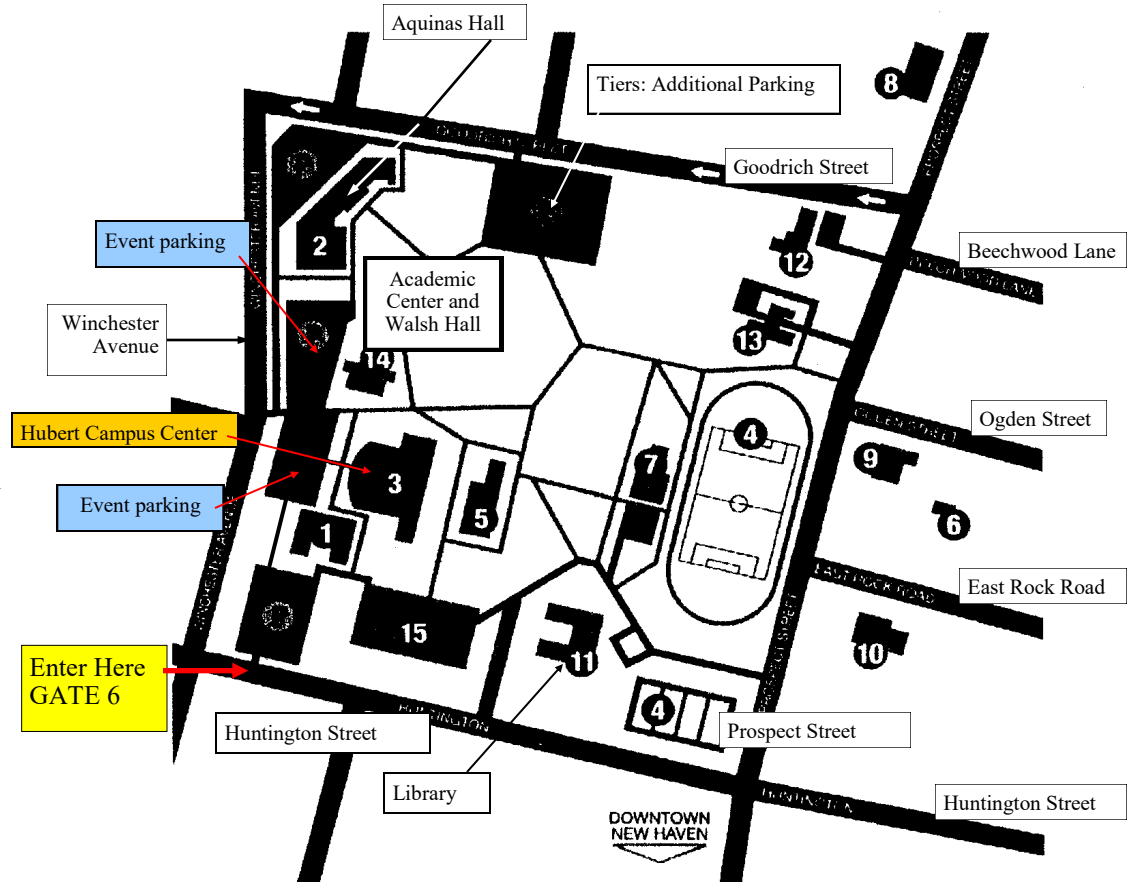

Albertus Magnus College

Campus Map

Hubert Campus Center

Behan Community Room
GPS 831 Winchester Avenue

From the shoreline east or west of New Haven:
Follow I-95 to I-91, take exit 3 (Trumbull Street). Proceed straight on Trumbull Street to Prospect Street. Turn right and follow Prospect approx. 2 miles until you reach the corner of Prospect Street and Huntington Street. Turn left onto Huntington Street* and follow to the end of the block. Just before the end, enter the campus on the right (Athletic Center—building 1 on the map). Proceed through the Athletic Center parking lot. The Hubert Campus Center is identified as building 3 on the map. Parking is available in the Hubert Campus Center and Academic Center parking lots.

From points north via I-91:
Follow I-91 to Exit 3, follow directions above.

From the Merritt/Wilbur Cross Parkway:
Take exit 61, turn south onto Whitney Avenue. Follow Whitney Avenue for approximately 4 miles, past Lake Whitney on the left, to the stop light at Armory Street. Turn right onto Armory and proceed to the end, which is the intersection of Prospect Street. Turn left onto Prospect Street. At the intersection of Prospect and Huntington, turn right onto Huntington and follow directions * from above.

Notes: The St. Catherine of Siena Chapel is located in Walsh Hall - directly adjacent to the side entrance of the Hubert Campus Center.

The Winchester Ave. gate is closed - please enter campus via the Huntington Street entrance noted above.